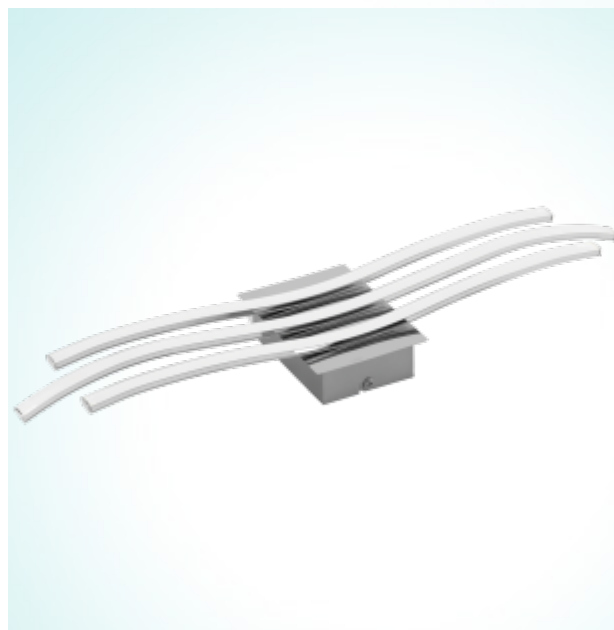

31995

RONCADE

LED

General Information

Article: 31995
Lighting Type: wall / ceiling luminaire
EAN Code: 9002759319953

Dimensions

Depth: 650 mm
Width: 130 mm
Height: 45 mm
Weight: 0.916 kg

Illuminant

Socket: LED
Illuminant: LED
Delivery: incl.
Wattage: 26W
Luminous Flux: 2400 lm
Luminous Colour: 3000K warm white
Average Lifetime: 25,000 h
Energy Efficiency: A+

Material & Colour

Enclosure Material: aluminium, steel
Enclosure Colour: chrome
Glass / Shade Material: plastic
Glass / Shade Colour: white

Technical Information

Protection Rating: IP20
Protection Class: 2
Line Voltage: 220-240V,50/60Hz
Operation Voltage: 24V

Technical changes reserved